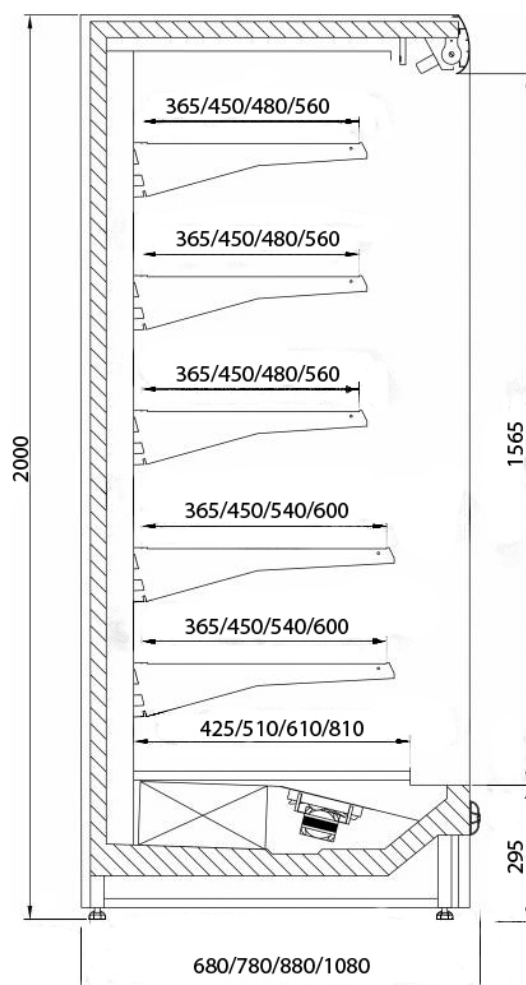

Wall Cabinets - J-Prague

J-Prague*

Technical parameters:

Models	Dimension (ext.) H x W x D [mm]	Display surface [m ²]	Shelves with low base	Weight [kg]
J-Prague 120	2000 x 1200 x 680/780/880/1080	2,6/3,2/3,8/4,5	6	190/220/230/240
J-Prague 150	2000 x 1500 x 680/780/880/1080	3,3/3,9/4,7/5,5	6	240/260/270/280
J-Prague 180	2000 x 1800 x 680/780/880/1080	3,9/4,7/5,6/6,6	6	280/320/340/360
J-Prague 200	2000 x 1980 x 680/780/880/1080	4,3/5,2/6,1/7,4	6	320/340/350/380
J-Prague 240	2000 x 2400 x 680/780/880/1080	5,2/6,3/7,5/8,9	6	360/370/380/390
J-Prague 270	2000 x 2700 x 680/780/880/1080	5,9/7,1/8,5/10,0	6	390/420/430/450
J-Prague 300	2000 x 3000 x 680/780/880/1080	6,6/8,1/9,6/11,0	6	430/450/470/500
J-Prague 375	2000 x 3750 x 680/780/880/1080	8,3/10,1/12,0/12,8	6	530/560/580/620

Dimensions without side walls - both side walls width is 100mm

* - Picture above presents unit with either some or all available extras. Please note that the look of basic version of cabinet, or one of your choice, may vary from presented.

J-Prague*

Available options:

- multiplexing
- body colours - optional colours
- side walls colours - optional colours
- profile with hooks (instead of one row of shelves)
- back panel made of stainless steel
- shelves made of stainless steel
- base shelves made of stainless steel
- shelf edge risers - wired or perspex
- meat hooks
- side LED lights
- LED lights under each shelf
- defrost heaters in evaporator
- J-Prague Plus - height 2.25m with one more shelf level